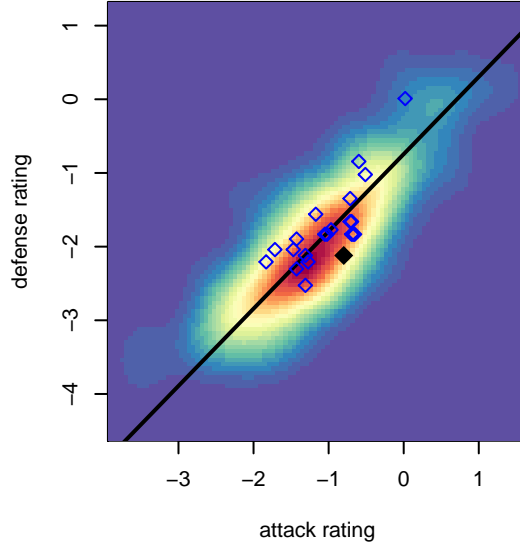

# Highline Premier Blue B04

Highline Premier FC  
 Burien, WA  
 B04 total strength=381  
 attack=0.45 defense=0.12  
 fall league = PSPL WSPL 2 U11  
 spr league = Spr PSPL Classic 1 U11

alt names used:  
 Highline Premier FC B04  
 Highline Premier FC Heat 04  
 HIGHLINE PREMIER FC HPFC HEAT 04 (WA)  
 Highline Premier FC Heat 04  
 HIGHLINE PREMIER FC HPFC HEAT 04 (WA)

Venues played:  
 2015 WA Rush Cup BU11 Silver U11  
 2015 Labor Day Cup BU11 Silver  
 2015 PSPL WSPL 2 U11  
 2015 Spr PSPL Classic 1 U11  
 2015 WA Cup BU11 Gold/Silver U11

**Highline Premier Blue B04**  
 Dots are actual minus expected GF (blue circles) and GA (red triangles).  
 Blue line is smoothed change in attack strength. Red is smoothed change in defense strength.

**attack and defense variance (black dot)  
relative to other teams  
and top 10 in region**

**attack and defense rating  
relative to others at age  
and all opponents in last 13 months**

**Performance relative to 13 month average**