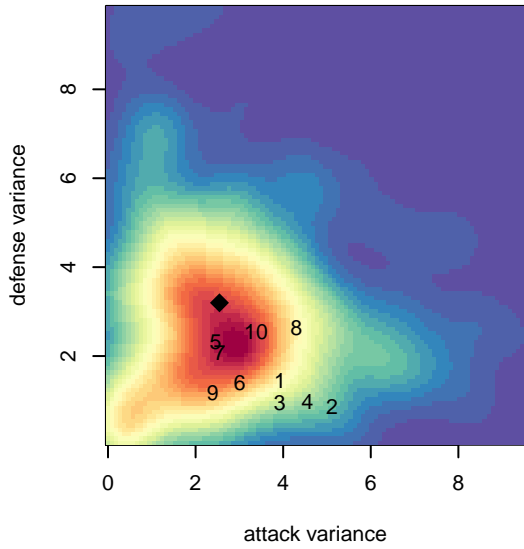

# Highline Premier Blue B04

Highline Premier FC  
 Burien, WA  
 B04 total strength=381  
 attack=0.45 defense=0.12  
 fall league = PSPL WSPL 2 U11  
 spr league = Spr PSPL Classic 1 U11

alt names used:  
 Highline Premier FC B04  
 Highline Premier FC Heat 04  
 HIGHLINE PREMIER FC HPFC HEAT 04 (WA)  
 Highline Premier FC Heat 04  
 HIGHLINE PREMIER FC HPFC HEAT 04 (WA)

Venues played:  
 2015 WA Rush Cup BU11 Silver U11  
 2015 Labor Day Cup BU11 Silver  
 2015 PSPL WSPL 2 U11  
 2015 Spr PSPL Classic 1 U11  
 2015 WA Cup BU11 Gold/Silver U11

**Highline Premier Blue B04**  
 Dots are actual minus expected GF (blue circles) and GA (red triangles).  
 Blue line is smoothed change in attack strength. Red is smoothed change in defense strength.

**attack and defense variance (black dot)  
relative to other teams  
and top 10 in region**

**attack and defense rating  
relative to others at age  
and all opponents in last 13 months**

**Performance relative to 13 month average**