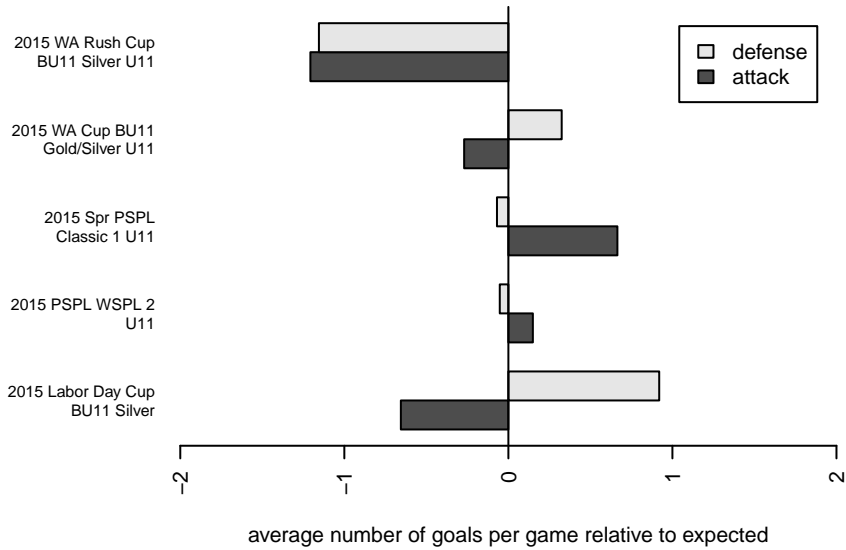

Venues played:  
 2015 WA Rush Cup BU11 Silver U11  
 2015 Labor Day Cup BU11 Silver  
 2015 PSPL WSPL 2 U11  
 2015 Spr PSPL Classic 1 U11  
 2015 WA Cup BU11 Gold/Silver U11

**Highline Premier Blue B04**  
 Dots are actual minus expected GF (blue circles) and GA (red triangles).  
 Blue line is smoothed change in attack strength. Red is smoothed change in defense strength.

**attack and defense variance (black dot)  
relative to other teams  
and top 10 in region**

**attack and defense rating  
relative to others at age  
and all opponents in last 13 months**

**Performance relative to 13 month average**