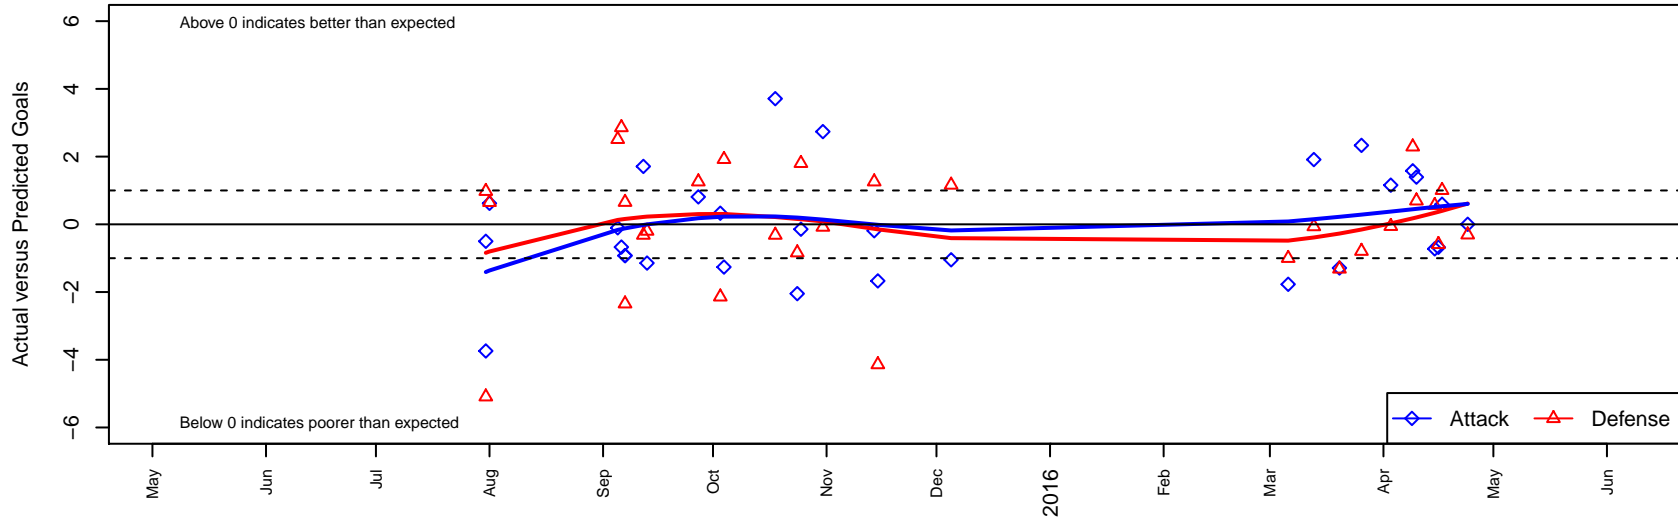

# Highline Premier Blue B04

Highline Premier FC  
 Burien, WA  
 B04 total strength=381  
 attack=0.45 defense=0.12  
 fall league = PSPL WSPL 2 U11  
 spr league = Spr PSPL Classic 1 U11

alt names used:  
 Highline Premier FC B04  
 Highline Premier FC Heat 04  
 HIGHLINE PREMIER FC HPFC HEAT 04 (WA)  
 Highline Premier FC Heat 04  
 HIGHLINE PREMIER FC HPFC HEAT 04 (WA)

Venues played:  
 2015 WA Rush Cup BU11 Silver U11  
 2015 Labor Day Cup BU11 Silver  
 2015 PSPL WSPL 2 U11  
 2015 Spr PSPL Classic 1 U11  
 2015 WA Cup BU11 Gold/Silver U11

**Highline Premier Blue B04**  
 Dots are actual minus expected GF (blue circles) and GA (red triangles).  
 Blue line is smoothed change in attack strength. Red is smoothed change in defense strength.

**attack and defense variance (black dot)  
relative to other teams  
and top 10 in region**

**attack and defense rating  
relative to others at age  
and all opponents in last 13 months**

**Performance relative to 13 month average**