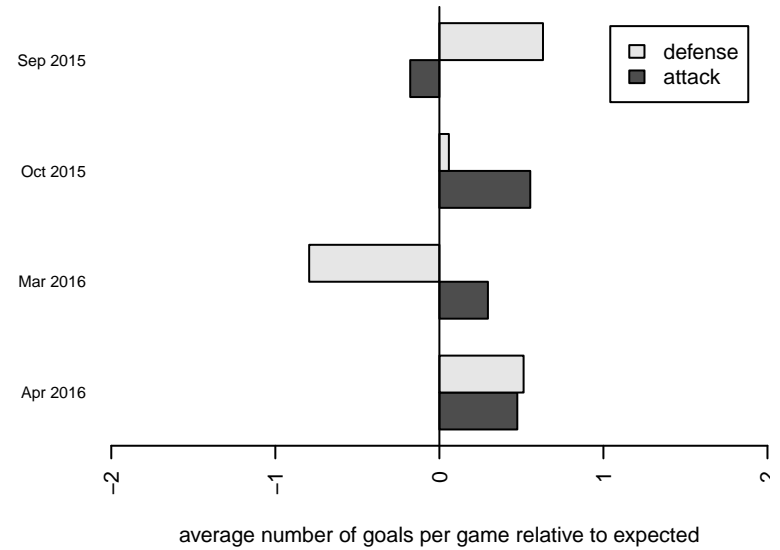

Performance relative to 13 month average