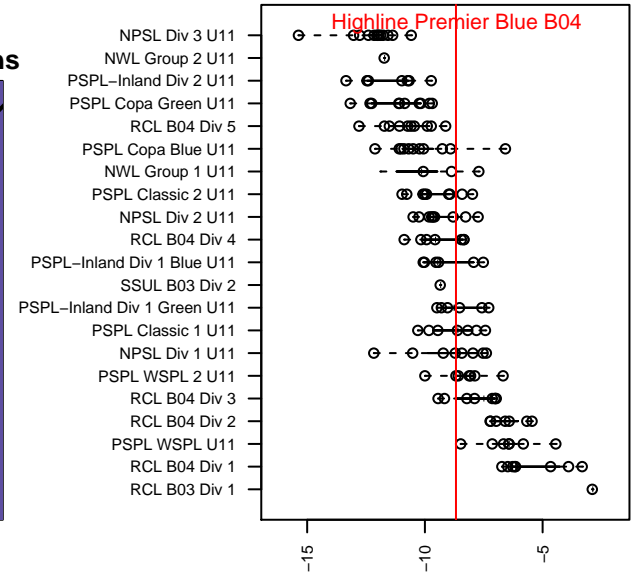

# Highline Premier Blue B04

Highline Premier FC  
 Burien, WA  
 B04 total strength=381  
 attack=0.45 defense=0.12  
 fall league = PSPL WSPL 2 U11  
 spr league = Spr PSPL Classic 1 U11

alt names used:  
 Highline Premier FC B04  
 Highline Premier FC Heat 04  
 HIGHLINE PREMIER FC HPFC HEAT 04 (WA)  
 Highline Premier FC Heat 04  
 HIGHLINE PREMIER FC HPFC HEAT 04 (WA)

Venues played:  
 2015 WA Rush Cup BU11 Silver U11  
 2015 Labor Day Cup BU11 Silver  
 2015 PSPL WSPL 2 U11  
 2015 Spr PSPL Classic 1 U11  
 2015 WA Cup BU11 Gold/Silver U11

**Highline Premier Blue B04**  
 Dots are actual minus expected GF (blue circles) and GA (red triangles).  
 Blue line is smoothed change in attack strength. Red is smoothed change in defense strength.

**attack and defense variance (black dot)  
relative to other teams  
and top 10 in region**

**attack and defense rating  
relative to others at age  
and all opponents in last 13 months**

**Performance relative to 13 month average**